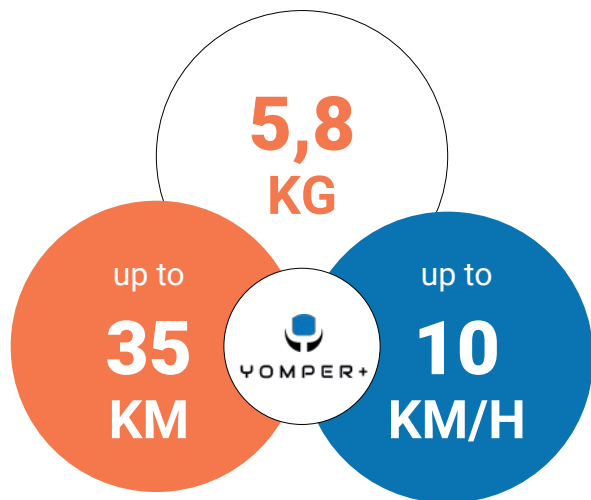

here

IT PUSHES YOU RIDE