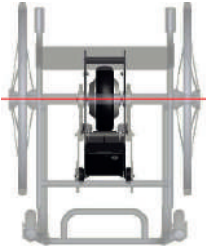

Designed for perfect fit and function

The Yomper+ is barely noticeable and remains easy to handle at all times.

The combination of its innovative positioning in-line with the rear axle of your wheelchair and its freewheeling capability allows you to perfectly maintain the dynamics of your wheelchair.