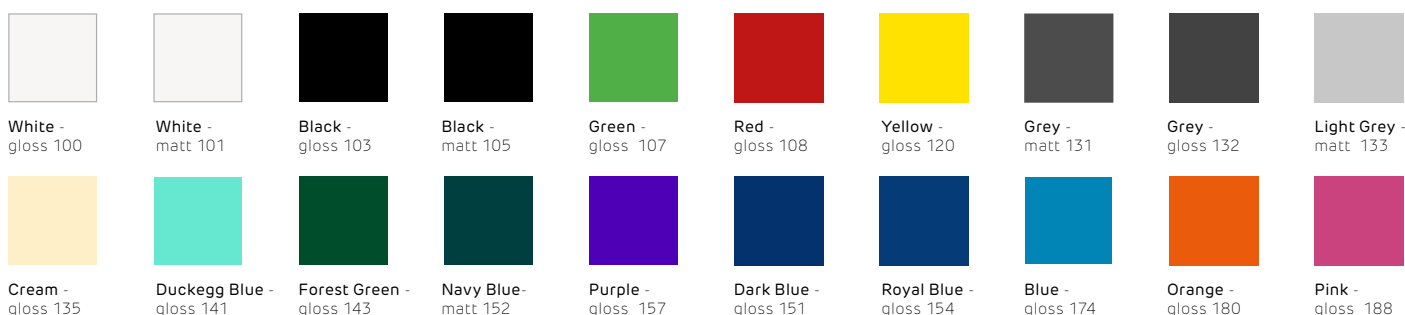

## Customise Your StreetJet

Set the tone of your StreetJet with 20 frame and fork colours.

Certified according to all EN12184 applicable standards

(1) According to ISO 7176 - 4, depending on the ground surface, the weight of the user, driving behaviour, temperature and terrain. (2) Measured inside tube to inside tube. Use only the measured dimension and not the seat width to check compatibility. (3) Depending on product configuration