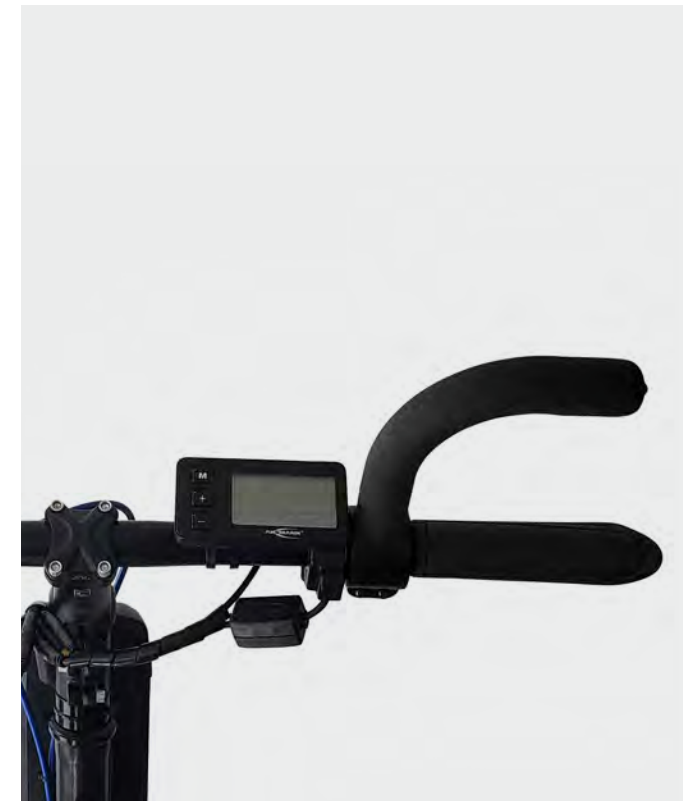

Patented, Fast And Effortless Docking

The patented One Touch Clamps were developed to enable easy, fast and effortless docking to your wheelchair.

Designed to fit a wide range of frame shapes, the StreetJet doesn't require any additional accessories on your wheelchair, which would interfere and add weight when not in use.

Easy Docking

Open the patented One Touch Clamps, move your wheelchair front frame into the One Touch Clamps, lock into place with a simple push. Easy even if you have limited hand function.

No Heavy Lifting

No need to lift the StreetJet when docking and un-docking due to the built-in stand with wheels, just roll into place and clamp. The StreetJet is always ready when you are.

Easy To Control

The optional tetra handle is designed for people with limited hand function allowing the user to accelerate and break by rotating the handles.

More Power For Extended Tours

The Empulse StreetJet is a reliable solution for those who prefer a sporty, long distance ride and want the ability to tackle difficult terrain.

Thanks to StreetJet's power you can satisfy your longing for adventure and experience a new sense of freedom and independence. Take advantage of the extra power the motor provides to go longer distances and don't let tired shoulders dictate where you go. Available in 630 Watt (12") or 750 Watt (16").