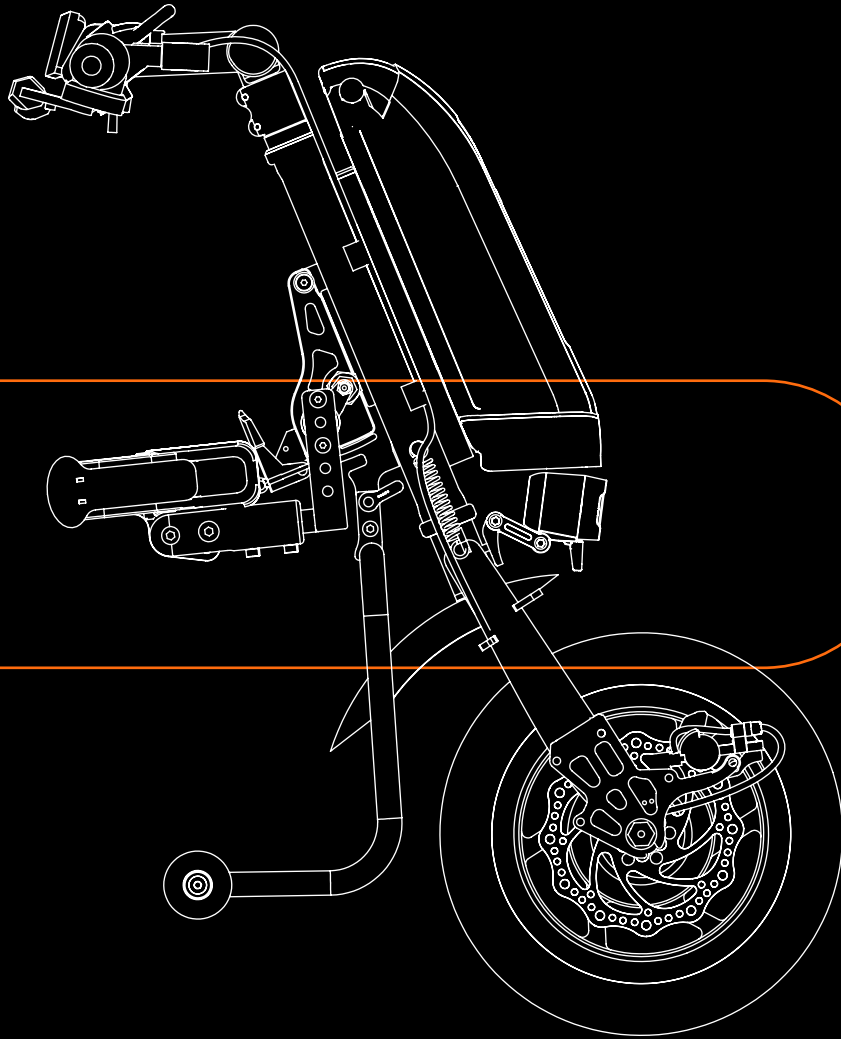

Patented, Fast And Effortless Docking

The patented One Touch Clamps were developed to enable easy, fast and effortless docking to your wheelchair.

Designed to fit a wide range of frame shapes, the StreetJet doesn't require any additional accessories on your wheelchair, which would interfere and add weight when not in use.

Easy Docking

Open the patented One Touch Clamps, move your wheelchair front frame into the One Touch Clamps, lock into place with a simple push. Easy even if you have limited hand function.

No Heavy Lifting

No need to lift the StreetJet when docking and un-docking due to the built-in stand with wheels, just roll into place and clamp. The StreetJet is always ready when you are.

Easy To Control

The optional tetra handle is designed for people with limited hand function allowing the user to accelerate and break by rotating the handles.