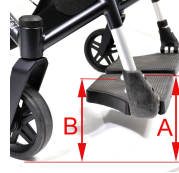

Footrest height - Foot plates

Note measure (A) and (B) for desired footrest

A= mm   B= mm