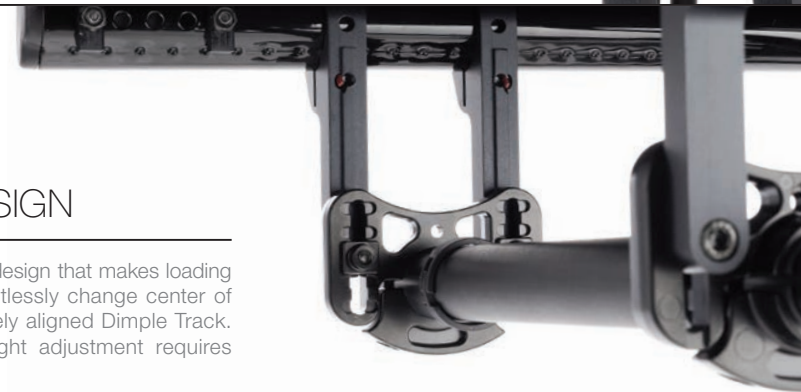

PERFECTLY FIT. AND PERFECTLY FITTING.

The lightest-in-class and engineered to be the perfect fit for your first chair or your next chair. Enhanced strength and durability paired with the right amount of adjustability lets you maximize your efficiency over the life of the wheelchair.

INDEXED DESIGN

Finally, a camber tube design that makes loading your chair easier. Effortlessly change center of gravity with the precisely aligned Dimple Track. Indexed rear seat height adjustment requires no disassembly.