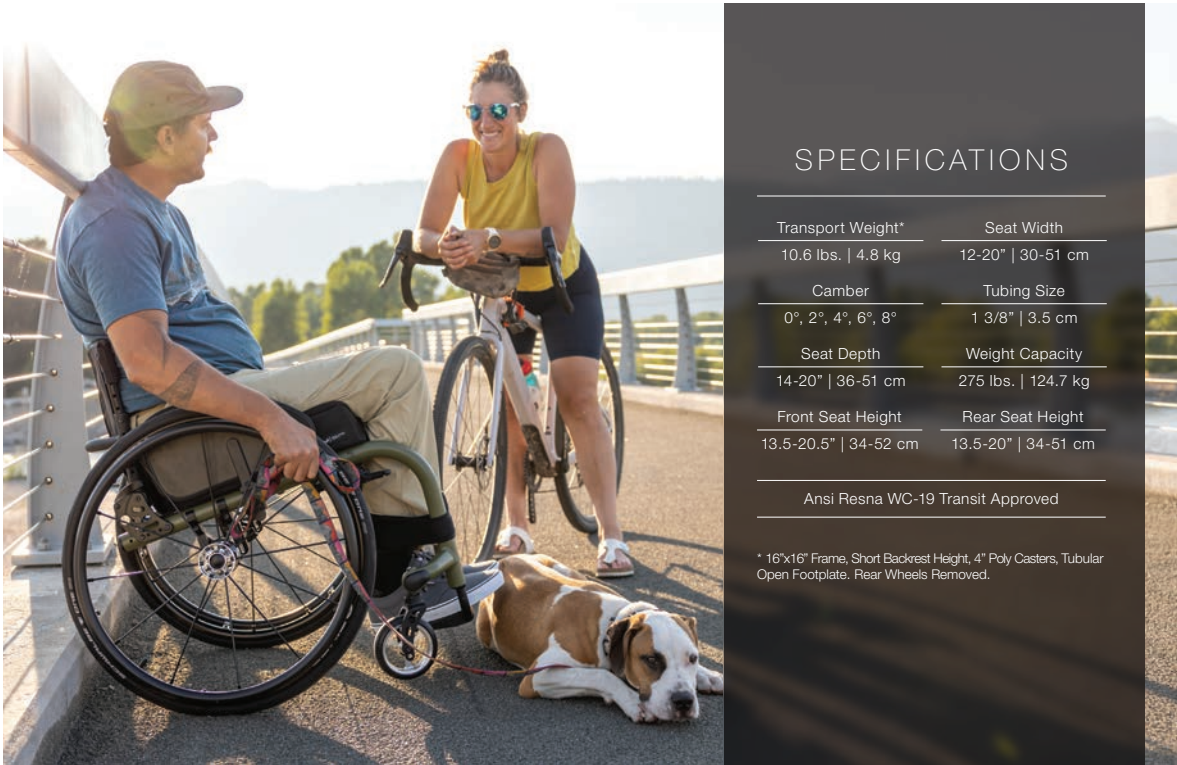

SPECIFICATIONS

Transport Weight*	Seat Width
10.6 lbs. | 4.8 kg	12-20" | 30-51 cm
Camber	Tubing Size
0°, 2°, 4°, 6°, 8°	1 3/8" | 3.5 cm
Seat Depth	Weight Capacity
14-20" | 36-51 cm	275 lbs. | 124.7 kg
Front Seat Height	Rear Seat Height
13.5-20.5" | 34-52 cm	13.5-20" | 34-51 cm

Ansi Resna WC-19 Transit Approved

Ki Mobility manufactures wheelchairs, seating and positioning products in the United States. Ki and Axiom products redefine their respective segments by raising the bar in innovation and quality. Ki Mobility continues to improve upon the experience for consumers and professionals by delivering on the "Better By Design" approach to products and services.

Ki Mobility has been a part of Etac since 2021.

Founded in 1973, Etac is a world-leading developer and provider of ergonomic assistive devices and patient handling equipment. Through specialized product brands, Etac offers state-of-the-art products for a wide range of daily needs and care settings, for people at all stages of life. Etac's product brands include Convaid, R82, Star, Molift, Immedia, Etac, Ki and Axiom.